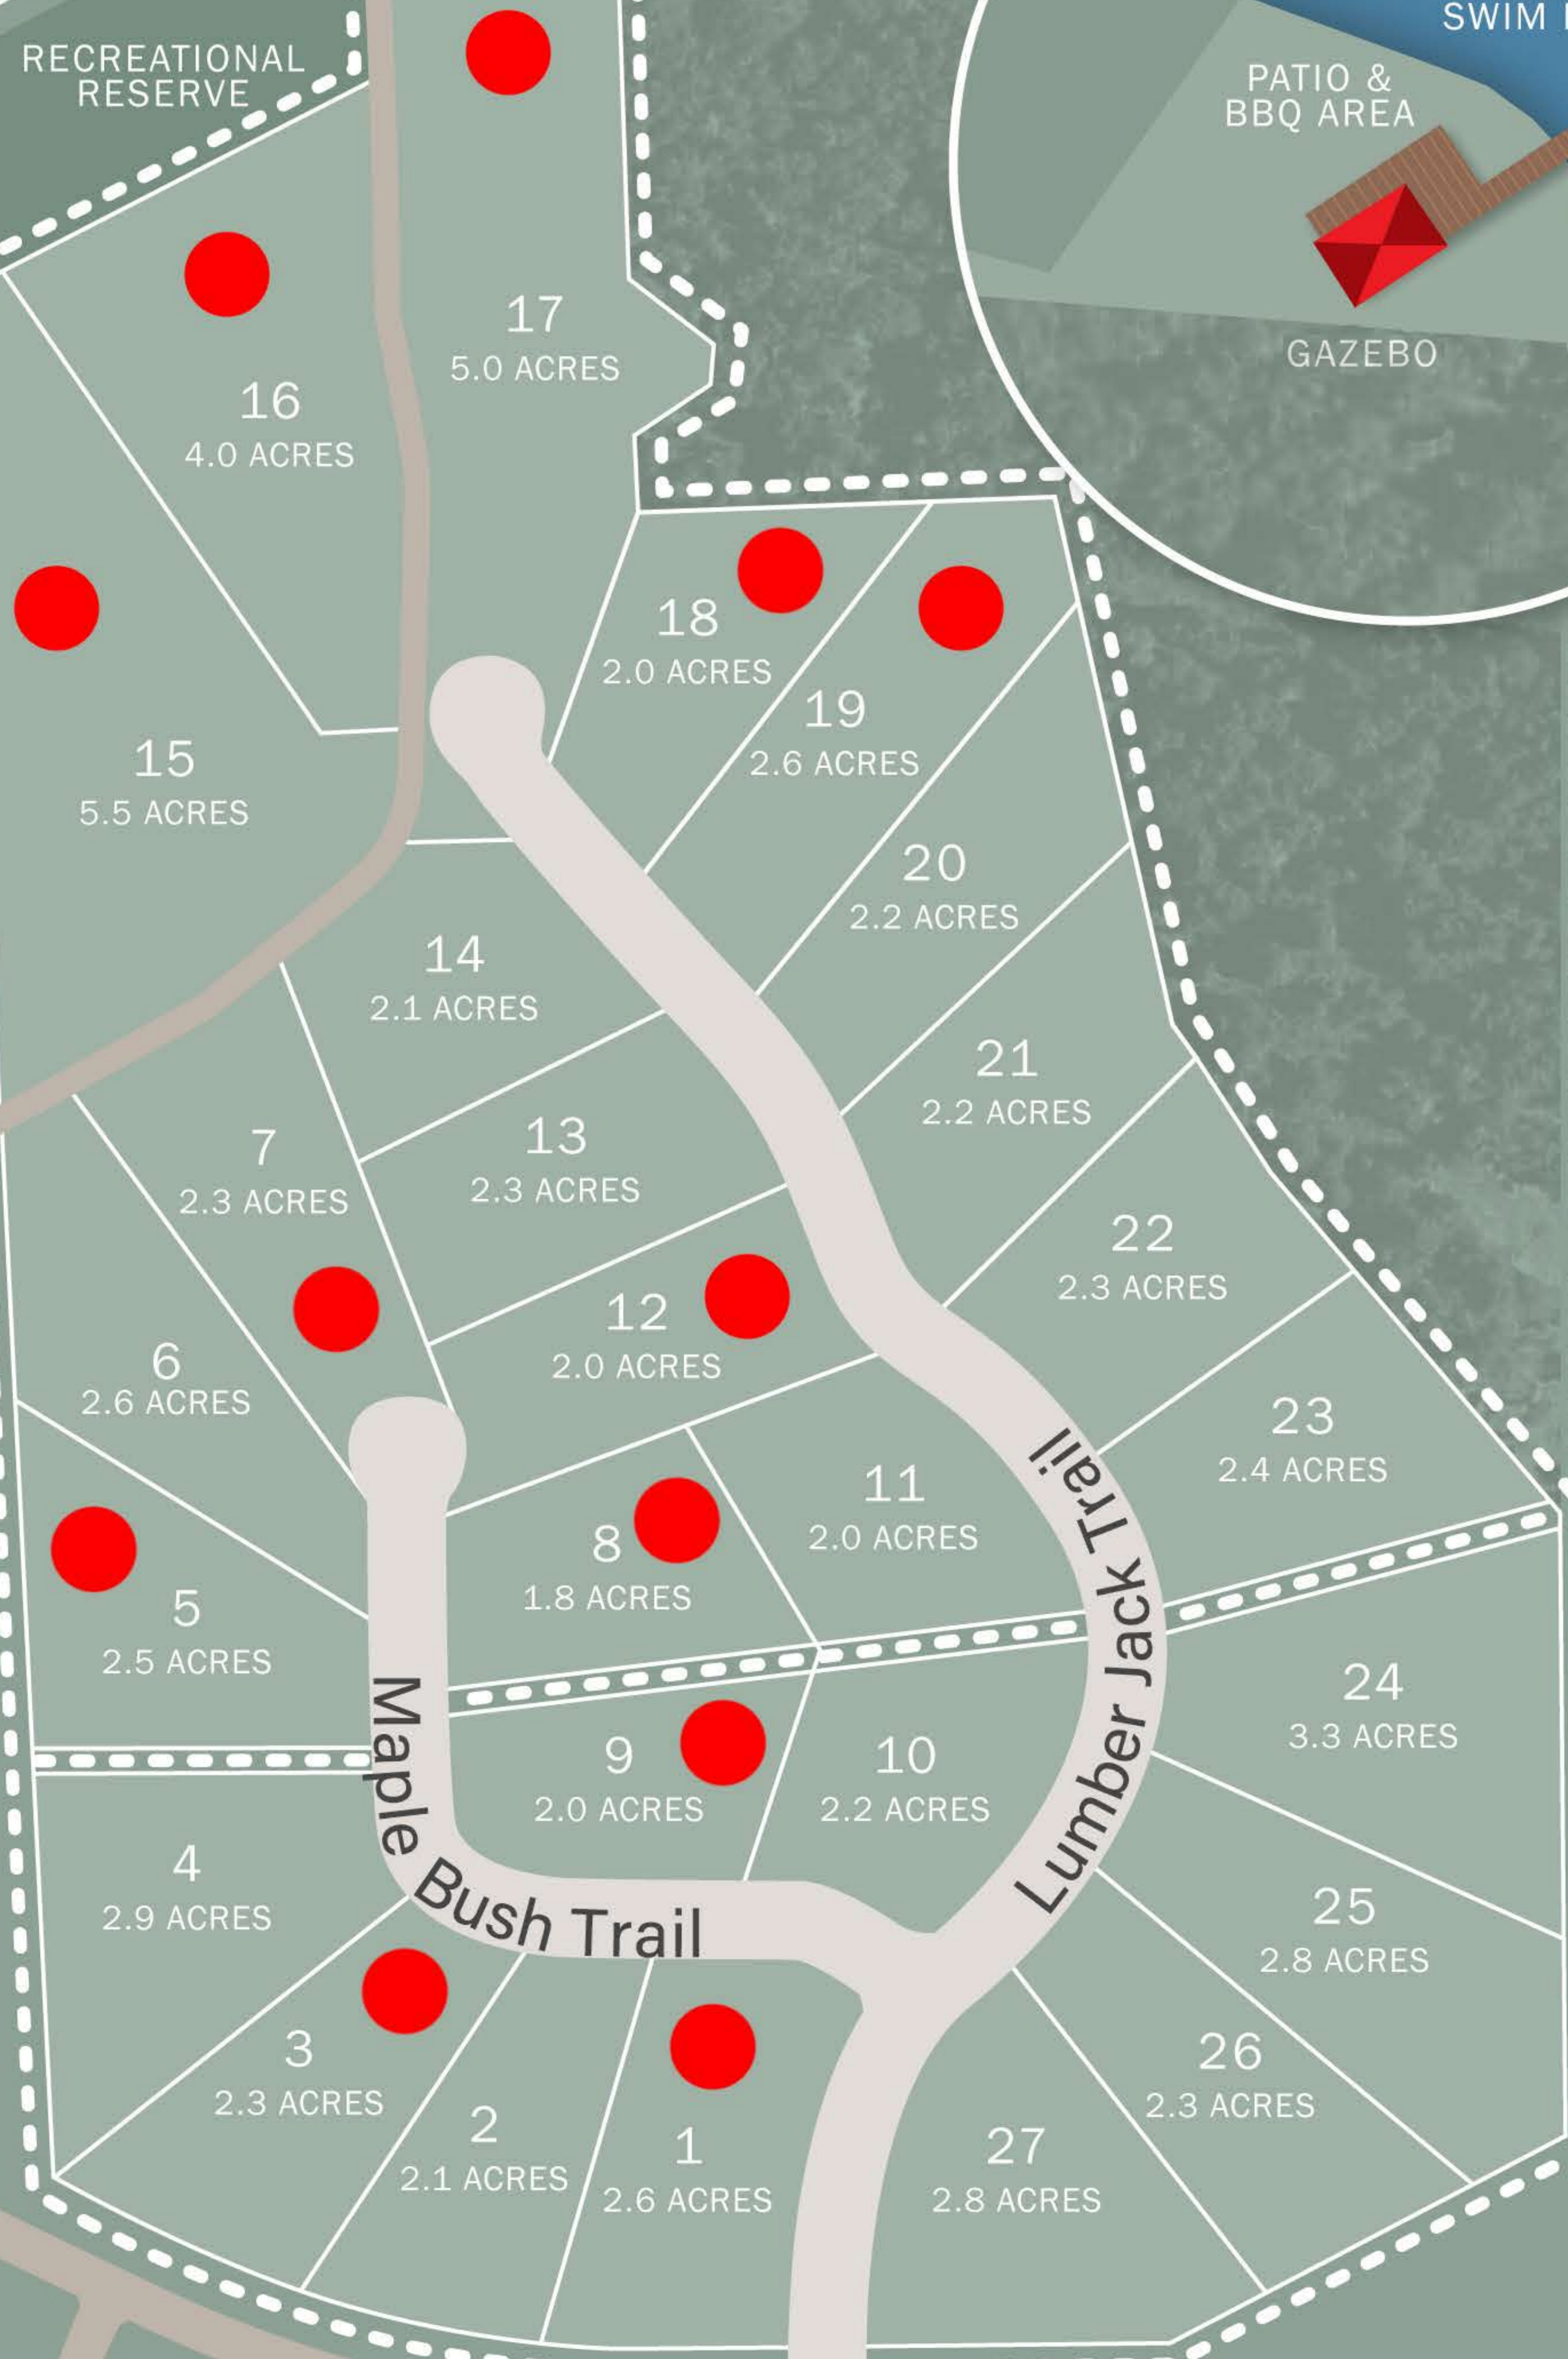

Sold

OTTY LAKE

EXISTING RESIDENTIAL

NATURE PRESERVE

RECREATIONAL RESERVE

PATIO & BBQ AREA

SWIM RAFT

SWIM DOCK

KAYAK / CANOE DOCK

GAZEBO

EXISTING RURAL

Maple Bush Trail

Lumber Jack Trail

COUNTY ROAD NO. 21 (ELM GROVE ROAD)

--- WALKING TRAIL