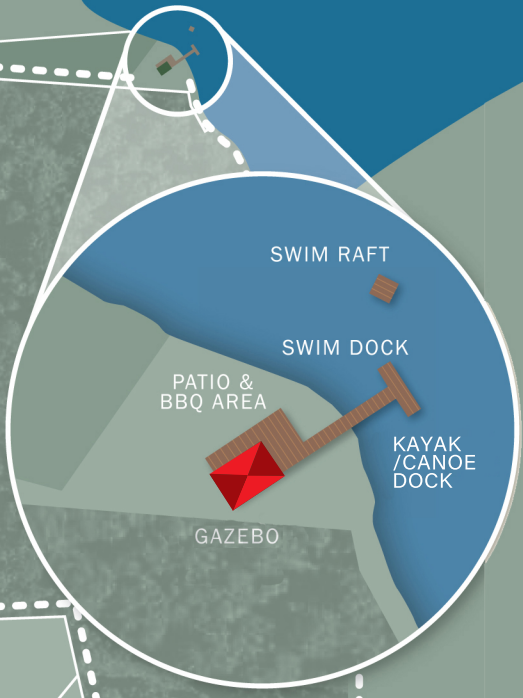

Sold

OTTY LAKE

EXISTING RESIDENTIAL

RECREATIONAL RESERVE

NATURE PRESERVE

EXISTING RURAL

16
4.0 ACRES

17
5.0 ACRES

18
2.0 ACRES

19
2.6 ACRES

15
5.5 ACRES

20
2.2 ACRES

14
2.1 ACRES

21
2.2 ACRES

7
2.3 ACRES

13
2.3 ACRES

22
2.3 ACRES

6
2.6 ACRES

12
2.0 ACRES

23
2.4 ACRES

5
2.5 ACRES

8
1.8 ACRES

11
2.0 ACRES

24
3.3 ACRES

27
2.8 ACRES

Maple Bush Trail

Lumber Jack Trail

COUNTY ROAD NO. 21 (ELM GROVE ROAD)

--- WALKING TRAIL